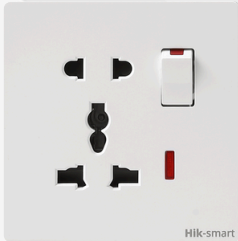

i6-013

Rp 70.000

Description:
switched
2pin+universal socket
Quantity : 10/100Pcs
Ratings : 16AX 250V