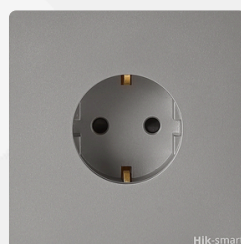

i6-011

Rp 55.000

Description:
European socket
Quantity : 10/100Pcs
Ratings : 16AX 250V