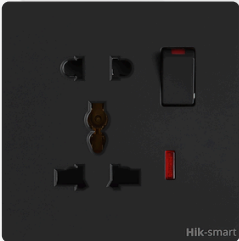

**i6-013**

Rp 79.000

Description:  
switched  
2pin+universal socket  
Quantity : 10/100Pcs  
Ratings : 16AX 250V

**i6-014**

Rp 84.000

Description:  
13A switched BS  
socket with neon/DP  
Quantity : 10/100Pcs  
Ratings : 13AX 250V