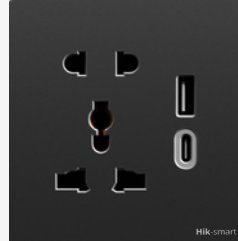

i6-015

Rp 390.000

Description:
2pin+universal
socket with USB A+C
fast charger
Quantity : 8/80Pcs
Ratings : 16A, 250V