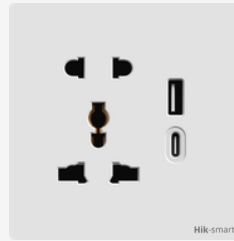

**i6-014**

Rp 70.000

Description:  
13A switched BS  
socket with neon/DP  
Quantity : 10/100Pcs  
Ratings : 13AX 250V

**i6-015**

Rp 365.000

Description:  
2pin+universal  
socket with USB A+C  
fast charger  
Quantity : 8/80Pcs  
Ratings : 16A, 250V