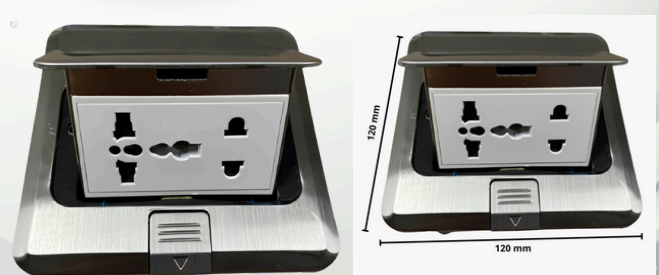

Universal five six socket