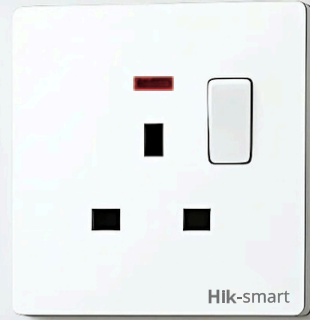

# Hik-smart

Switch to Excellence

i6

series

German Technology

SNI

Tested for  
**100,000+**  
Operation

**2°**  
Angle  
design